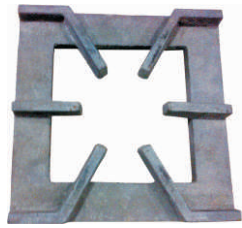

**Round Vessel Rest - 5 Fingers**

**Square Vessel Rest - 6 Fingers**

**Square Vessel Rest - 8 Fingers**

**Square Chinese Dome**

**Round Chinese Dome- Cone**

**Round Chinese Dome - Straight**

**Puffer Plate - CI / Rod**

**Grates For Grill**

**Sizzler Plate Oval**

**Sizzler Plate Oval**

**Sizzler Plate Oval With Cavity**

**Sizzling Brownie Plate**

**Sizzler Plate Racket Oval**

**Sizzler Plate Continental**

**Sizzler Plate - Rectangular**

**Sizzling Brownie Plate - Square**

**Sizzler Plate Triangle**

**Sizzler Plate Racket Cashewnut**

**Sizzler Plate- Euro**

**Sizzler Plate- Z Shape**