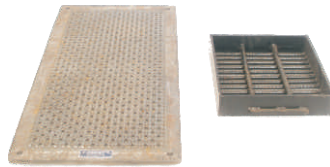

**Round Vessel Rest - 5 Fingers**

**Square Vessel Rest - 6 Fingers**

**Square Vessel Rest - 8 Fingers**

**Square Chinese Dome**

**Round Chinese Dome- Cone**

**Round Chinese Dome - Straight**

**Puffer Plate - CI / Rod**

**Grates For Grill**

**Sizzler Plate Oval**

**Sizzler Plate Oval**

**Sizzler Plate Oval With Cavity**

**Sizzling Brownie Plate**

**Sizzler Plate Racket Oval**

**Sizzler Plate Continental**

**Sizzler Plate - Rectangular**

**Sizzling Brownie Plate - Square**

**Sizzler Plate Triangle**

**Sizzler Plate Racket Cashewnut**

**Sizzler Plate- Euro**

**Sizzler Plate- Z Shape**